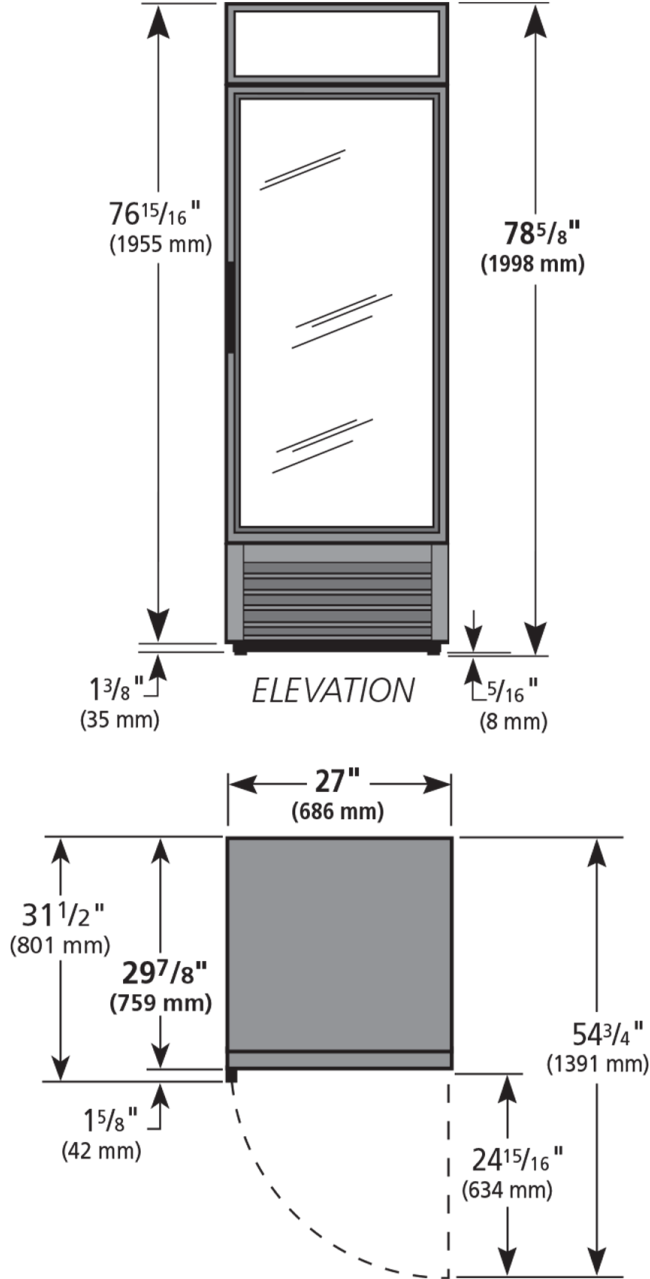

Glass Door Display

GDM-23-HC~TSL01

Upright Retail Merchandiser Refrigerator, 1 Full Glass Swing Door

Dimensions	
External Width (mm)	686
External Depth (mm)	759
External Height (mm)	1998
Exclusions	Depth does not include 42 mm for door handle or 13 mm for rear access panel.
Net Volume (Litres)	445
Gross Volume (Litres)	651
Display Area (?)	0.74
Supplied Shelves	4
Shelf Size (L x D mm)	574 x 591
Internal Net Height (mm)	1300
Unpackaged Weight (kg)	128
Packaged Weight (kg)	139
Packaged Dimensions (W x D x H mm)	902 x 775 x 2134
Supplied Supports	Leg Levellers (Castors supplied separate)

Build	
Door Description	1 Full Glass Swing Door
Door Opening	Right (standard) or Left.
Exterior Construction	Stainless Steel/Aluminium front, Aluminium sides and rear (Black or White Powder Coat option)
Interior Construction	White coated aluminium, stainless steel base
Air Intake Position	Front
Ventilation Position	Rear
Clearance Required	26 mm rear, zero sides
Cord Length (Meters)	2.74
Internal Lighting	LED
Standard w/ Locks	Not Standard. Options available.

Specifications subject to change without notice.
Chart dimensions rounded up to the next whole millimeter (inches rounded up to the 1/8")

UK & Ireland 0800 783 2049
Europe +49 (0) 7622 6883 0
Australia +61 2 9619 9999

TFIUK@truemfg.com
TrueGermCustomerService@truemfg.com
TrueRefAus@truemfg.com

GDM-23-HC~TSL01

Upright Retail Merchandiser Refrigerator, 1 Full Glass Swing Door

Specifications subject to change without notice.
Chart dimensions rounded up to the next whole millimeter (inches rounded up to the 1/8")