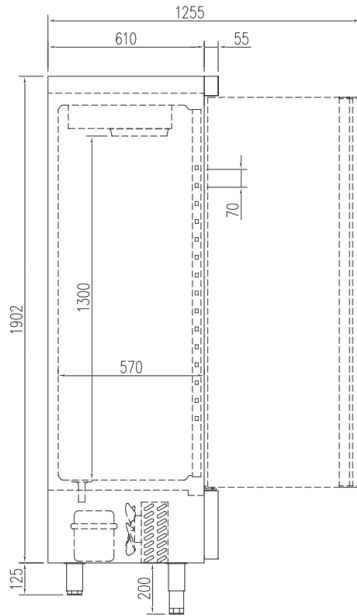

G7D Freezer

Double Glass Door Freezer

At a Glance

Model	G7D Freezer
Dimensions (WxDxH) mm	1250x686x2025
Volume (L)	1000
Watts (W)	828w
Energy Consumption (kWh/24)	12.95
Temperature Range	-20...-15 °C
Weight	144kg
Shelves	8
Shelf Dimensions (WxD) mm	565x438