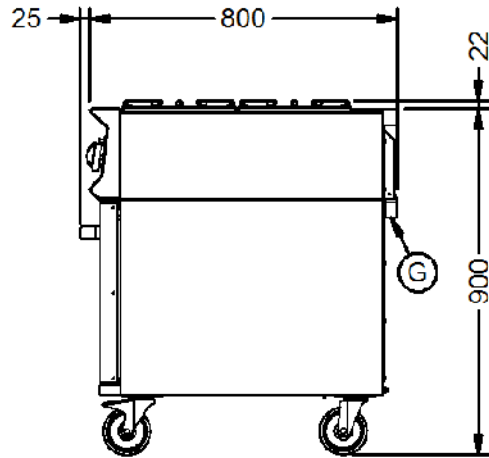

#### Weights and Dimensions

Unit Height (External) mm	920
Unit Width (External) mm	900
Unit Depth (External) mm	800
Height (Internal) mm	405
Width (Internal) mm	715
Depth (Internal) mm	530
Shelf Dimensions Width mm	710
Shelf Dimensions Depth mm	512
Hob Dimensions mm	300 x 300
Net Weight Kg	136.4

#### Shipping

Packed Weight Kg	150.04
Packed Height cm	107
Packed Width cm	100
Packed Depth cm	85

### Available Accessories

LK12 NULL

Available Accessories

OA8902

SPLASHBACK/SHELF - OG8002

Technical Picture

**Lincat Limited**

Whisby Road,  
Lincoln, LN6 3QZ,  
United Kingdom