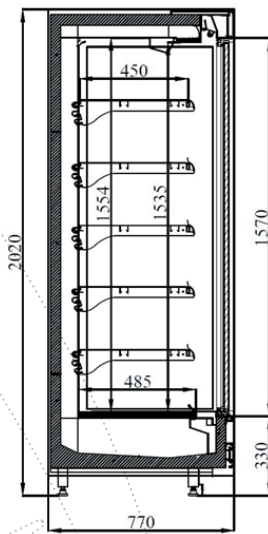

G9DE – 1.88m

Full height glass door chiller

RENTAL-PLUS

At a Glance

Model	G9DE – 1.88m
External Dimensions (WxDxH) mm	1875x760x2020*
Internal Dimensions (WxDxH) mm	1875x485x1570
Capacity NET/GROSS	1256L/1540L
Temperature Range	3M1
Refrigerant	R290
Daily Energy kw's	6.7
Annual Energy kw/hrs	2436
Energy Branding	B
TDA m ²	2.75
DBA	54
Shelf Depth mm	450
Base Plate Depth mm	485

*add an additional 60mm to height for castors (2080mm)